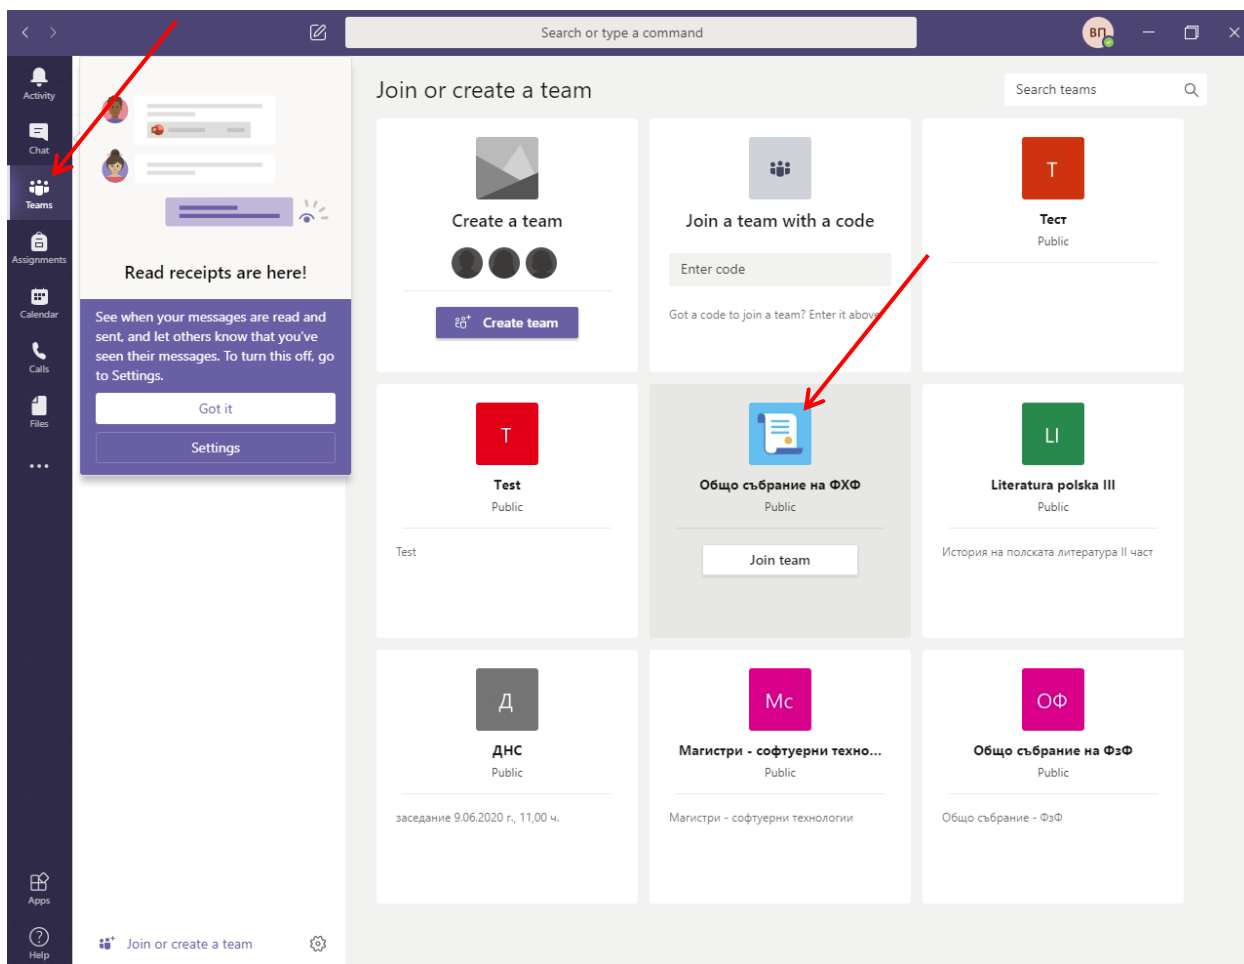

Инструкция е изготвена от:
доц. Веселин Петров, катедра Физикохимия,
Факултет по химия и фармация на СУ

ноември 2020 г.